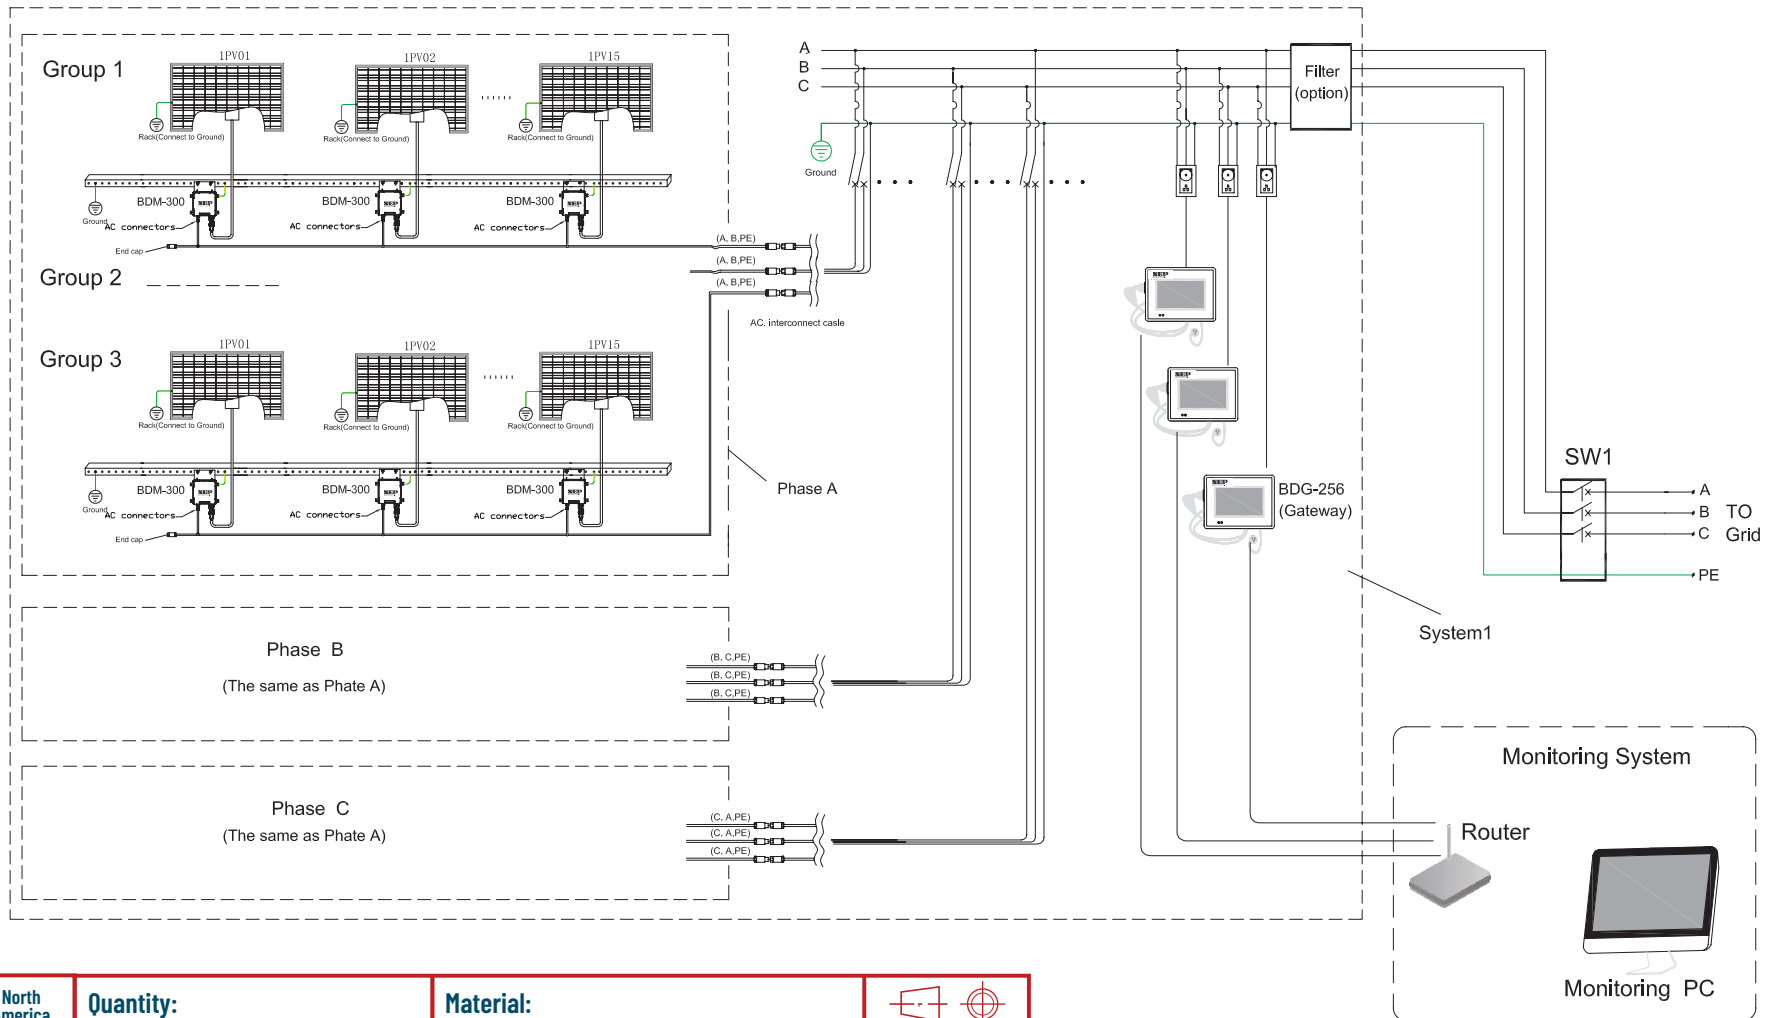

# BDM-300 Wiring Diagram, Three phase for U.S.

## Wire Color

	North America	Quantity:	Material:				
L1/L2/L3	Red	Designed by:	Checked by:	Approved by:	Date:	Edition:	Scale:
L1/L2/L3	Black				Title: PV System		
PE	Green/Yellow				Drawing number:		Sheet 1 of 1